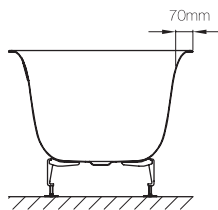

# BETTELUX OVAL (Built-in Bath)

Design: tesseraux + partner

Conceptualised by tesseraux+ partner and manufactured from titanium steel, the beautiful design lines of the **BETTELUX OVAL** appear elegantly slender within its oval shape and fluid interior. The bath features a narrow rim that blends seamlessly with the soft surface of the bath body. Further visually and functionally enhanced, the bath also features the glass-like enamel finish **BETTEGLAZE** that offers resistance to UV light, impact and chemicals.

## Baths Available

Item	Code	Colour	Dimensions			*Capacity
			Length	Width	Height	
BETTELUX OVAL 170 x 75	3465-000	White	1700mm	750mm	450mm	150ℓ
BETTELUX OVAL 180 x 80	3466-000	White	1800mm	800mm	450mm	177ℓ

## BETTEACCESSORIES

Item	Code	Colour
Adj. Cradle (Feet)	B23-1500	n/a
Waste & Overflow fitting Multiplex M5, Standard	B602-901	Chrome