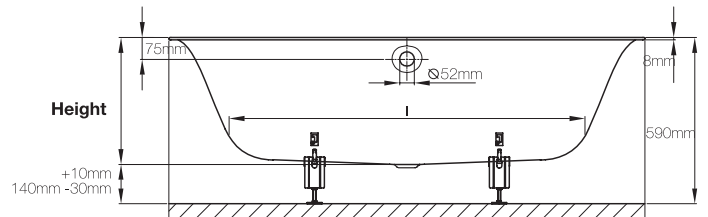

# BETTELUX OVAL (Built-in Bath)

Design: tesseraux + partner

Conceptualised by tesseraux+ partner and manufactured from titanium steel, the beautiful design lines of the **BETTELUX OVAL** appear elegantly slender within its oval shape and fluid interior. The bath features a narrow rim that blends seamlessly with the soft surface of the bath body. Further visually and functionally enhanced, the bath also features the glass-like enamel finish **BETTEGLAZE** that offers resistance to UV light, impact and chemicals.

## Baths Available

Item	Code	Colour	Dimensions			*Capacity
			Length	Width	Height	
BETTELUX OVAL 170 x 75	3465-000	White	1700mm	750mm	450mm	150ℓ
BETTELUX OVAL 180 x 80	3466-000	White	1800mm	800mm	450mm	177ℓ