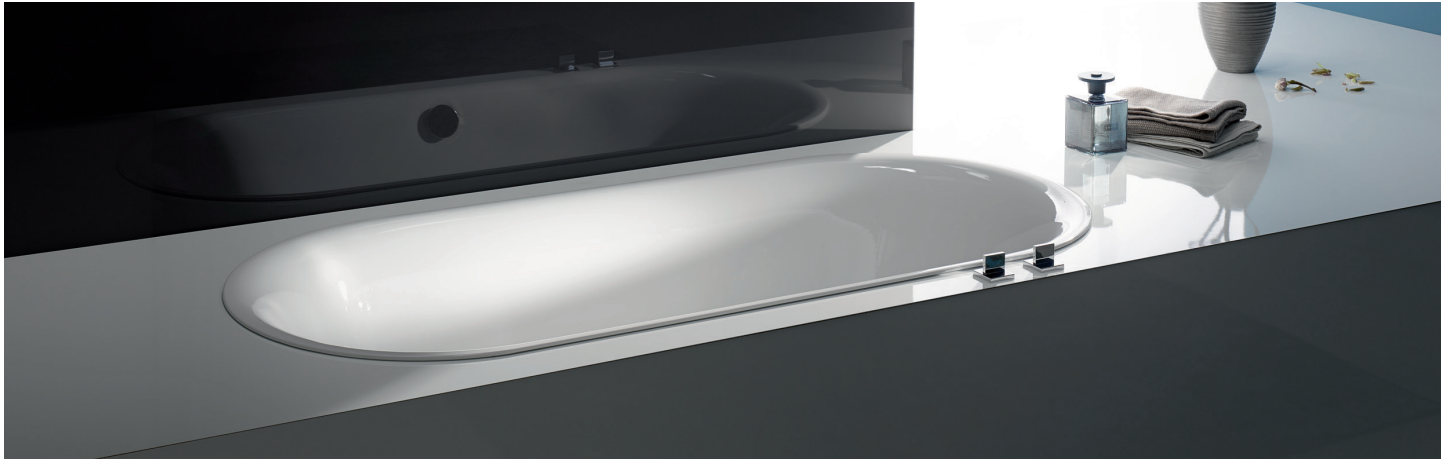

# BETTELUX OVAL (Built-in Bath)

Design: tesseraux + partner

Conceptualised by tesseraux+ partner and manufactured from titanium steel, the beautiful design lines of the **BETTELUX OVAL** appear elegantly slender within its oval shape and fluid interior. The bath features a narrow rim that blends seamlessly with the soft surface of the bath body. Further visually and functionally enhanced, the bath also features the glass-like enamel finish **BETTEGLAZE** that offers resistance to UV light, impact and chemicals.

## Baths Available

Item	Code	Colour	Dimensions			*Capacity
			Length	Width	Height	
BETTELUX OVAL 170 x 75	3465-000	White	1700mm	750mm	450mm	150ℓ
BETTELUX OVAL 180 x 80	3466-000	White	1800mm	800mm	450mm	177ℓ

## BETTEEXTRAS (only available as special order, extended lead times apply)

BETTEANTI-SLIP	While it is safe to stand on the standard BETTEGLAZE surface the quartz and sand mix of BETTEANTI-SLIP adds an even higher element of safety when standing for a shower.
BETTEGLAZE PLUS	The water-repellent action of the crystal-clear polymer film makes it even easier for the beads of water to drip off. So there are less deposits and less effort is required for cleaning.
BETTECOLOURS	BETTE offers a large variety of sanitaryware colours across the entire product range, to allow for individualised bathroom design