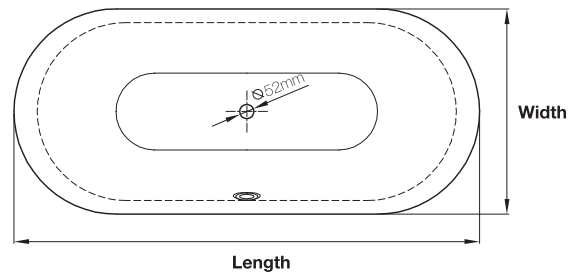

# BETTELUX OVAL (Built-in Bath)

Design: tesseraux + partner

Conceptualised by tesseraux+ partner and manufactured from titanium steel, the beautiful design lines of the **BETTELUX OVAL** appear elegantly slender within its oval shape and fluid interior. The bath features a narrow rim that blends seamlessly with the soft surface of the bath body. Further visually and functionally enhanced, the bath also features the glass-like enamel finish **BETTEGLAZE** that offers resistance to UV light, impact and chemicals.

## Baths Available

Item	Code	Colour	Dimensions			*Capacity
			Length	Width	Height	
BETTELUX OVAL 170 x 75	3465-000	White	1700mm	750mm	450mm	150ℓ
BETTELUX OVAL 180 x 80	3466-000	White	1800mm	800mm	450mm	177ℓ